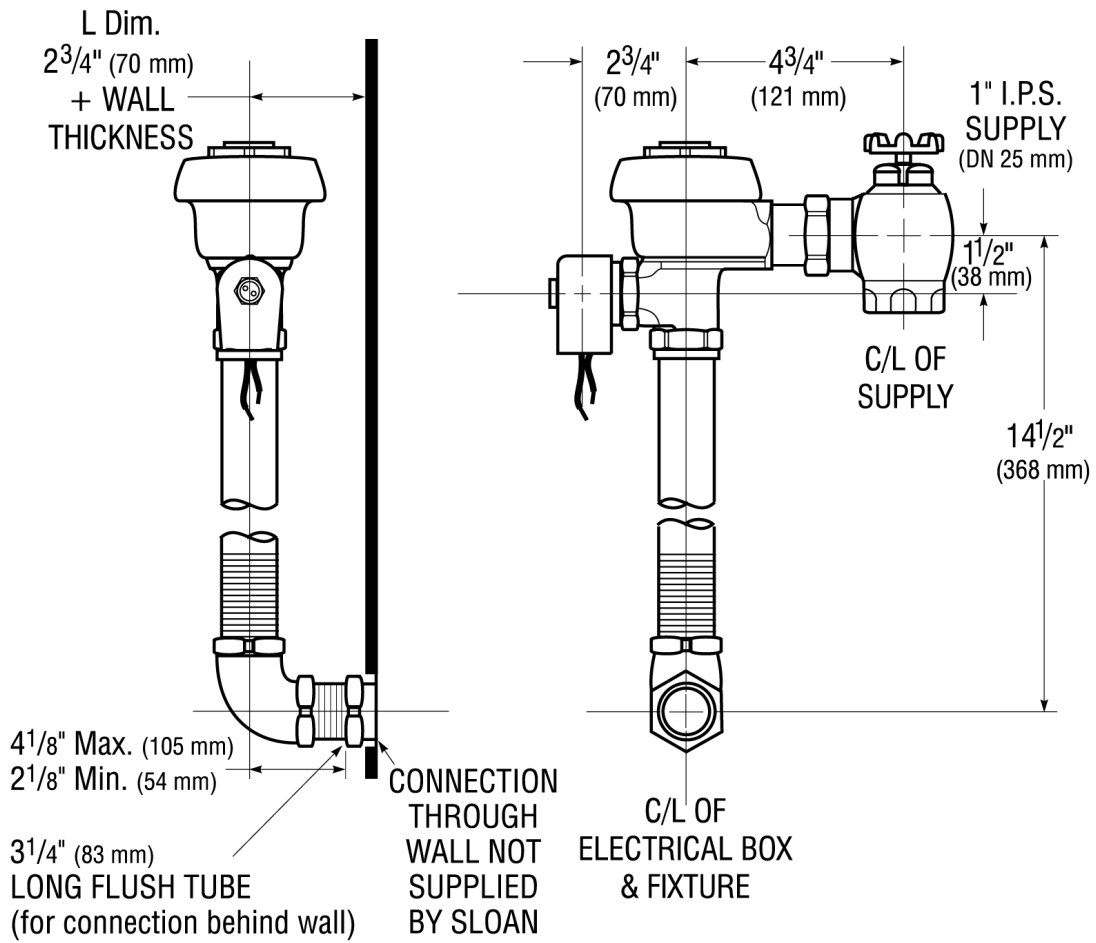

CODE NUMBER

3988701

DESCRIPTION

3.5 gpf, Rough Brass Finish, Fixture Connection Rear Spud, Single Flush, Hardwired, Solenoid-Operated, 24V, Regal® Concealed Solenoid (less sensor) Hardwired Water Closet Flushometer.

DETAILS

- Flush Volume: 3.5 gpf (13.2 Lpf)
- Finish: Rough Brass (RB)
- Power Type: Hardwired (HW)
- Valve: Diaphragm
- Valve Body Material: Semi-red Brass
- Fixture Type: Water Closet
- Fixture Connection: Rear Spud
- Rough-In Dimension: 14 ½" (368mm)
- Spud Coupling: 1 ½" (38mm)
- Supply Pipe: 1" (25mm)
- Voltage: 24V (24V)

ELECTRICAL SPECIFICATIONS

- Solenoid Operator: 24 VAC

VALVE OPERATING PRESSURE (FLOWING)

15-80 PSI (103-552 kPa). Specific fixtures may require greater minimum flowing pressure - consult manufacturer requirements.

[Find a compatible urinal](#) for this flushometer.

[Find a compatible water closet](#) for this flushometer.

ROUGH-IN

Sloan 10500 Seymour Ave, Franklin Park, IL 60131
Phone: 800.982.5839 • Fax: 800.447.8329 • sloan.com